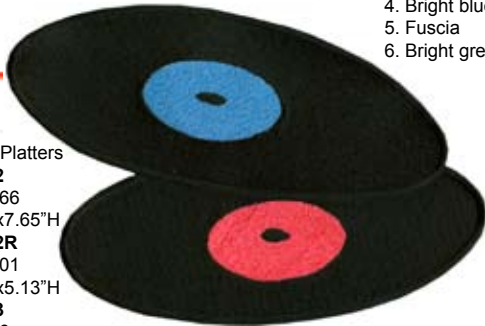

Record Platters
ART172
St. 29,666
6.82"Wx7.65"H
ART172R
St. 15,101
4.57"Wx5.13"H
ART173
St. 5,526
2.39"Wx2.68"H
1. Pink
2. Blue
3. Black

Jukebox
ART186
St. 69,133
5.18"Wx8.61"H
ART186R
St. 39,040
3.31"Wx5.51"H
1. Old gold
2. Yellow
3. Fuchsia
4. Metallic silver
5. Black
6. Light gray
7. Redwood
8. Metallic gold
9. Black