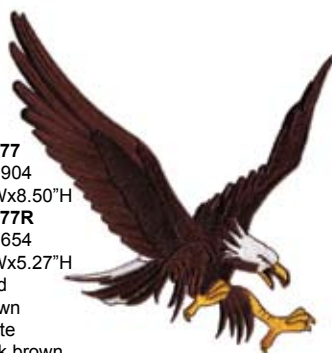

Eagle
GBG020
 St. 8,689
 4.83"Wx2.46"H
 1. White
 2. Brown
 3. Gold
 4. Black

Great Outdoors ~ 10

Eagle Head
GBG050
 St. 7,970
 4.84"Wx3.50"H
 1. White
 2. Yellow
 3. Brown
 4. Black

Eagle
GBG077
 St. 26,904
 7.94"Wx8.50"H
GBG077R
 St. 15,654
 4.92"Wx5.27"H
 1. Gold
 2. Brown
 3. White
 4. Dark brown