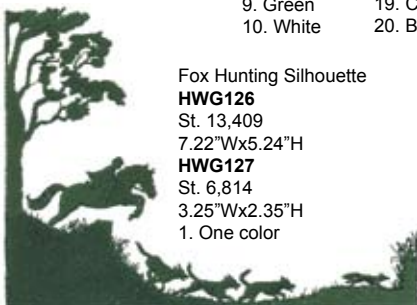

Breakaway Roping

HWG125
St. 14,159
5.16"Wx7.43"H
1. One color
2. Text

Fox Hunting Silhouette

HWG126
St. 13,409
7.22"Wx5.24"H

HWG127
St. 6,814
3.25"Wx2.35"H
1. One color

Polo Horse/Rider

HWG131
St. 8,342
2.19"Wx2.19"H

1. Green
2. Yellow
3. Dark gray
4. White
5. Flesh
6. Tan
7. Dark tan
8. Light blue
9. White
10. Black

Polo Player

HWG132
St. 5,061
1.38"Wx2.18"H

1. Dark gray
2. White
3. Flesh
4. Tan
5. Dark tan
6. Light blue
7. White
8. Black

Horseshoe

HWBG10
St. 3,211
2.15"Wx2.07"H

1. Gray
2. Black

Two Horseshoes

HWBG11
St. 6,302
2.33"Wx2.83"H

1. Gray
2. Black
3. Gray
4. Black

Crossed Horseshoes

HWBG37
St. 615
1.17"Wx0.84"H

1. Left horseshoe
2. Right horseshoe

Horseshoe

HWBG44
St. 3,726
1.99"Wx2.33"H

1. Fill
2. Border

Horseshoes

HWG130
St. 690
0.85"Wx1.00"H
1. One color

Ring of Fire

HWBG38
St. 8,529
4.31"Wx2.42"H

1. Inside flame
2. Border
3. Gray
4. Black
5. Lettering