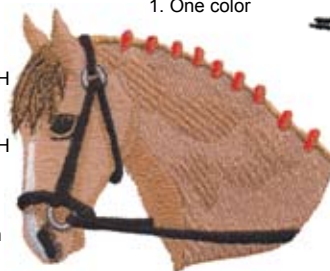

Horse Head
HWG146
St. 18,425
5.42"Wx3.98"H
HWG146R
St. 7,095
2.71"Wx1.98"H
1. Tan
2. White
3. Red
4. Light brown
5. Silver
6. Black

Horse Head Outline
HWG128
St. 3,864
2.31"Wx2.05"H
1. One color