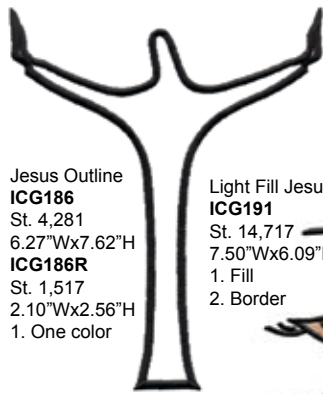

Icons ~ 1

Cross, Flame, & Rings

ICBG18

St. 11,045
5.67"Wx5.69"H

ICBG19

St. 4,434
2.55"Wx2.56"H
1. Bottom flame
2. Center flame
3. Top flame
4. Cross
5. Outside ring
6. Top ring
7. Bottom ring

Cross

ICBG40

St. 14,557
3.81"Wx4.98"H

1. Scrolls
2. Fill cross
3. Fill circle
4. Border cross
5. Border circle

Cross

ICG106

St. 8,108
4.07"Wx7.03"H

ICG106R

St. 5,511
3.06"Wx5.28"H

1. Gold
2. Red

ICG228R

St. 4,135
2.02"Wx2.02"H

1. Light gold
2. Dark gold

Cross

ICG222

St. 2,878
1.98"Wx3.01"H

ICG222R

St. 2,101
1.39"Wx2.10"H

Fax: 218-222-4091

www.grandslamdesigns.com

Order Line: 1-800-569-8138

2 ~ Icons

Cross/Jesus Silhouette
ICG185
 St. 7,710
 5.13"Wx6.24"H
ICG185R
 St. 2,722
 2.31"Wx2.80"H
 1. One color

Jesus Outline
ICG186
 St. 4,281
 6.27"Wx7.62"H
ICG186R
 St. 1,517
 2.10"Wx2.56"H
 1. One color