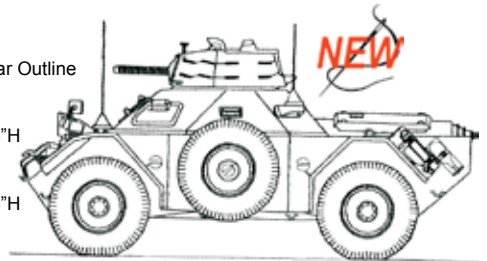

Armoured Car Outline

1. **MIL009**
   St. 7,310
   8.26"Wx4.23"H
   MIL009R
   St. 4,439
   3.88"Wx1.98"H
   1. One color