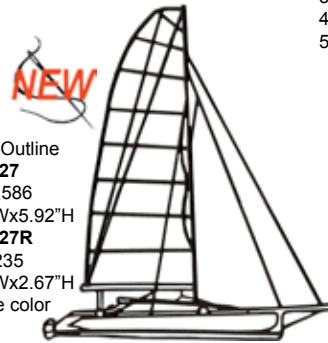

Yacht Outline
NTG127
St. 11,586
5.19"Wx5.92"H
NTG127R
St. 5,235
2.33"Wx2.67"H
1. One color