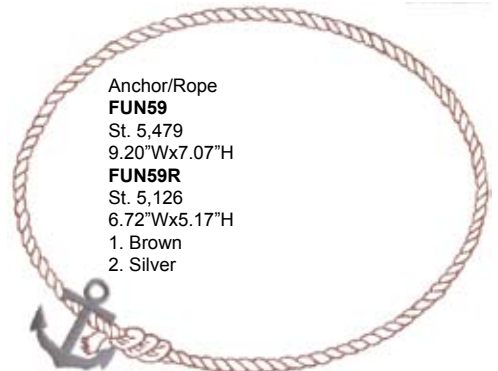

Rope Logo
NTBG93
St. 6,047
3.35"Wx3.35"H
1. Tan
2. Brown
3. Black

Anchor/Rope
FUN59
St. 5,479
9.20"Wx7.07"H
FUN59R
St. 5,126
6.72"Wx5.17"H
1. Brown
2. Silver