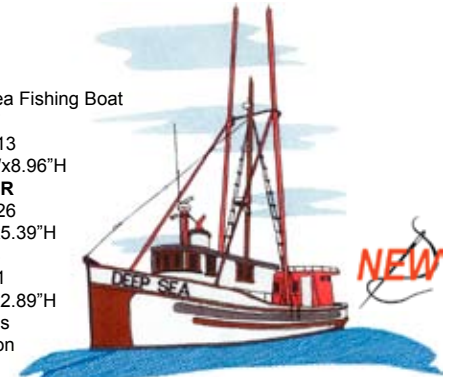

Deep Sea Fishing Boat
NTG117
 St. 32,913
 10.09"Wx8.96"H
NTG117R
 St. 17,926
 6.06"Wx5.39"H
NTG118
 St. 8,041
 3.27"Wx2.89"H
 1. Clouds
 2. Salmon
 3. White
 4. Brown
 5. Salmon
 6. Dark gray
 7. Salmon
 8. Black
 9. Water