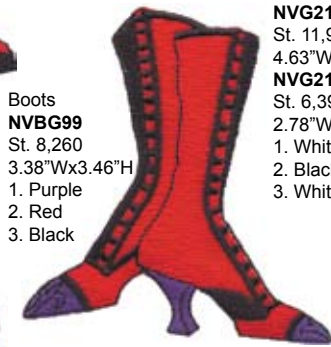

Saddle Shoes
NVG213
St. 19,596
6.61"Wx3.39"H
NVG213R
St. 11,977
4.63"Wx2.23"H
NVG214
St. 6,394
2.78"Wx1.34"H
1. White
2. Black
3. White