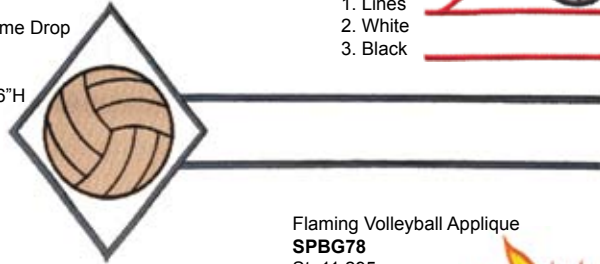

Volleyball Star
SPG193
 St. 9,441
 7.22"Wx7.05"H
 1. Gold
 2. White
 3. Black

Volleyball
SPG198
 St. 2,824
 2.94"Wx2.00"H
SPG220
 St. 13,216
 9.59"Wx6.53"H
 1. White
 2. Black

Volleyball Name Drop
SPG251
 St. 4,273
 3.81"Wx2.18"H
SPG252
 St. 20,770
 10.28"Wx8.87"H
 1. School color #1
 2. School color #2
 3. White
 4. Black

38 ~ Sports

Applique Volleyball & Banner
SPG283
 St. 12,059
 10.55"Wx7.49"H
 1. Outline ball
 2. Tackdown
 3. Border
 4. Outline banner
 5. Tackdown
 6. Border

Volleyball Name Drop
SPG284
 St. 9,483
 11.83"Wx5.06"H
 1. Lines
 2. White
 3. Black