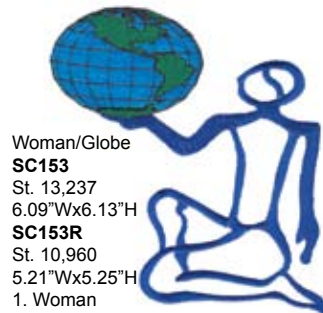

Woman/Globe
SC153
St. 13,237
6.09"Wx6.13"H
SC153R
St. 10,960
5.21"Wx5.25"H
1. Woman
2. Turquoise
3. Green
4. Black